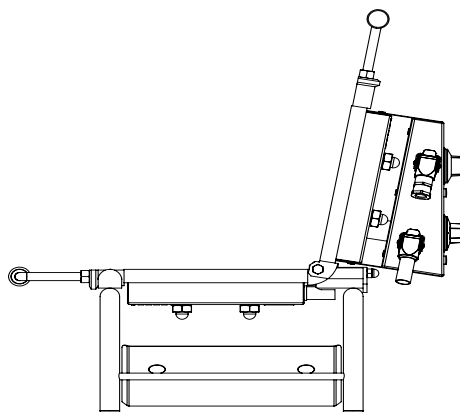

Specification Sheet

Measurements

Large model

- Front view -

- Side view -

Specification Sheet

Technical information

Large model

Information

Customized shapes are possible

Power

2600 Watt

Voltage

230 V +/- 10% - 50/60 Hz

(also available in 110 V - 1700 Watt)

(also available in 200 V - 2600 Watt)

Current

11,3 A

Weight

+/- 36 kg (82 Lb)

Dimensions iron plates

length: +/- 35 cm

Width: +/- 23 cm

Certifications