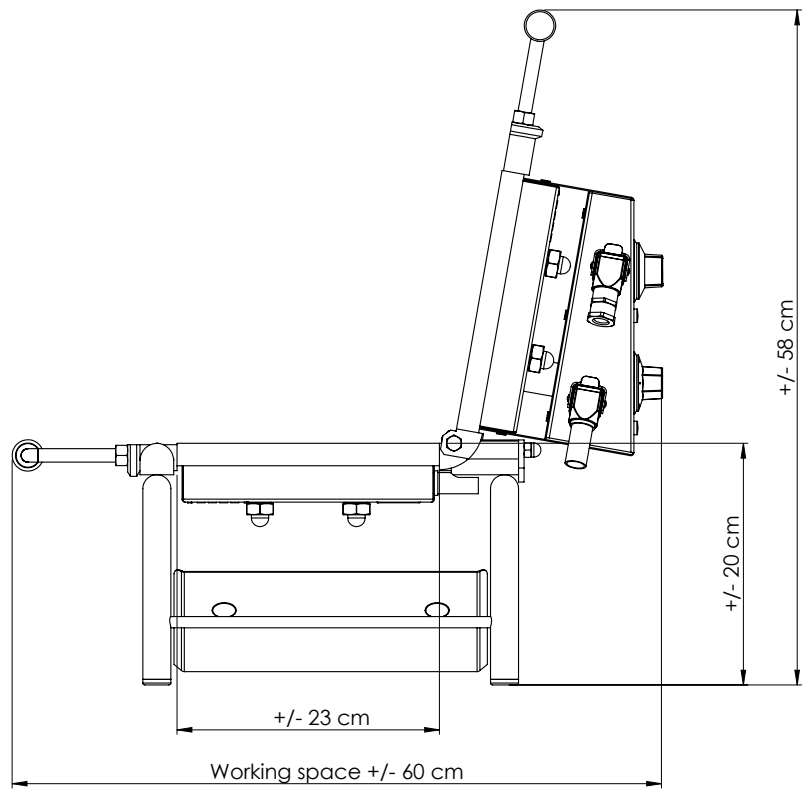

Specification Sheet

Measurements

Large model

- Front view -

- Side view -

Specification Sheet

Technical information

Large model

Information

Customized shapes are possible

Power

2600 Watt

Voltage

230 V +/- 10% - 50/60 Hz

(also available in 110 V - 1700 Watt)

(also available in 200 V - 2600 Watt)

Current

11,3 A

Weight

+/- 36 kg (82 Lb)

Dimensions iron plates

length: +/- 35 cm

Width: +/- 23 cm

Certifications