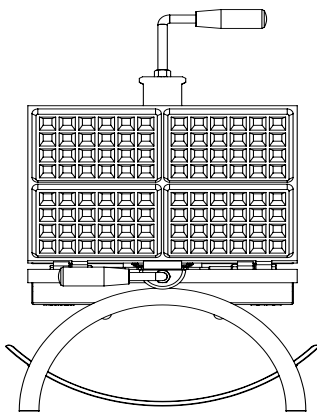

Specification Sheet

Measurements

Large model

- Front view -

- Side view -

Specification Sheet

Technical information

Large model

Information

Customized shapes are possible

Power

2600 Watt

Voltage

230 V +/- 10% - 50/60 Hz

(also available in 110 V - 1700 Watt)

(also available in 200 V - 2600 Watt)

Current

11,3 A

Weight

+/- 36 kg (82 Lb)

Dimensions iron plates

length: +/- 35 cm

Width: +/- 23 cm

Certifications