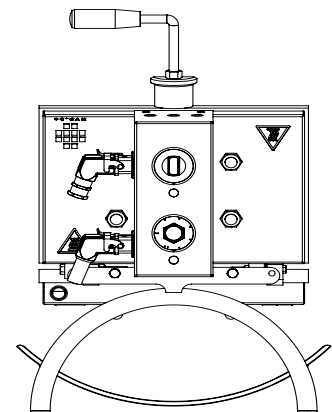

Specification Sheet

Measurements

Large model

- Front view -

- Side view -

Specification Sheet

Technical information

Large model

Information

Customized shapes are possible

Power

2600 Watt

Voltage

230 V +/- 10% - 50/60 Hz

(also available in 110 V - 1700 Watt)

(also available in 200 V - 2600 Watt)

Current

11,3 A

Weight

+/- 36 kg (82 Lb)

Dimensions iron plates

length: +/- 35 cm

Width: +/- 23 cm

Certifications