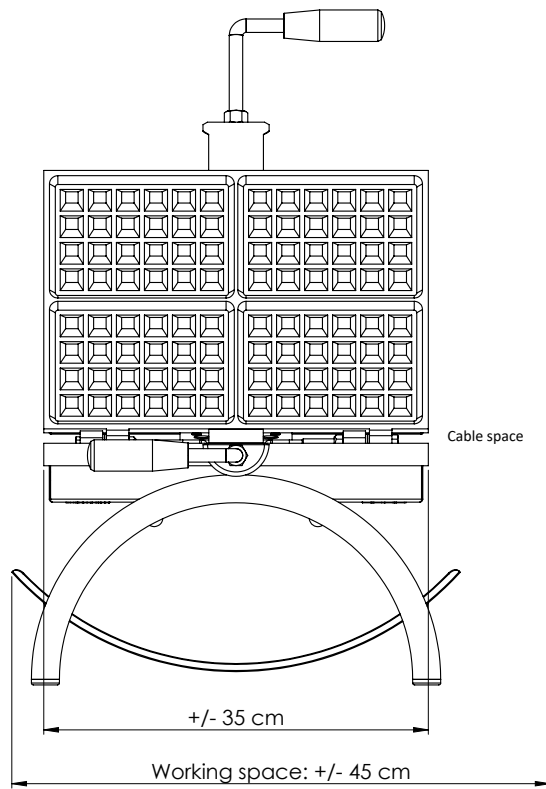

Specification Sheet

Measurements

Large model

- Front view -

- Side view -

Specification Sheet

Technical information

Large model

Information

Customized shapes are possible

Power

2600 Watt

Voltage

230 V +/- 10% - 50/60 Hz

(also available in 110 V - 1700 Watt)

(also available in 200 V - 2600 Watt)

Current

11,3 A

Weight

+/- 36 kg (82 Lb)

Dimensions iron plates

length: +/- 35 cm

Width: +/- 23 cm

Certifications