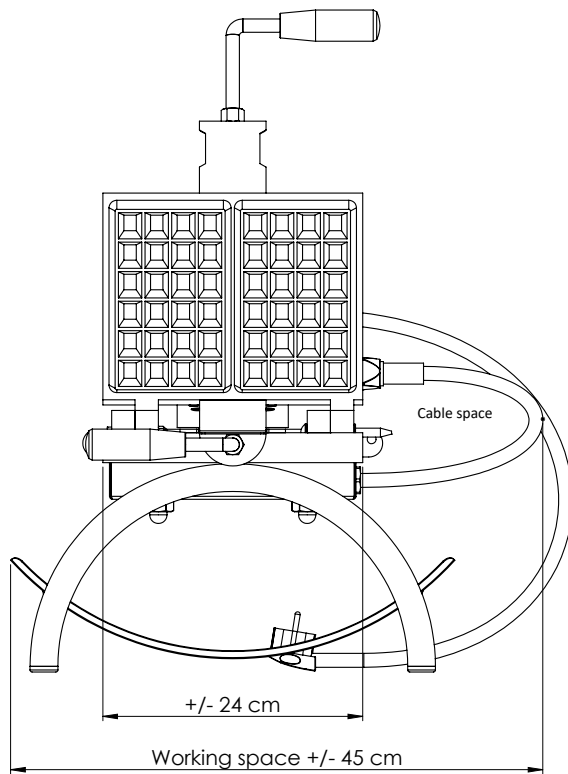

# Specification Sheet

## Measurements

Small model

- Front view -

- Side view -

### Dimensions iron plates

length: +/- 24 cm

Width: +/- 19 cm