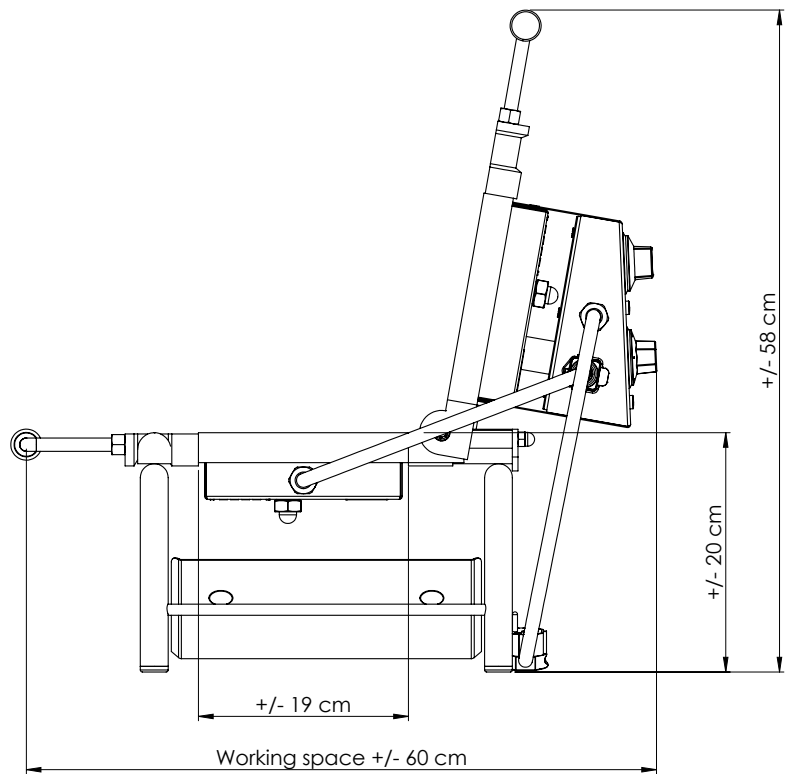

## Measurements

Small model

- Front view -

- Side view -

### Power

2400 Watt

### Weight

+/- 28 kg (62 Lb)

### Dimensions iron plates

length: +/- 24 cm

Width: +/- 19 cm