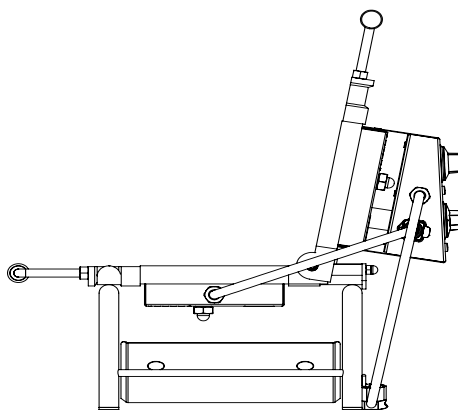

## Measurements

Small model

- Front view -

- Side view -

### Dimensions iron plates

length: +/- 24 cm

Width: +/- 19 cm