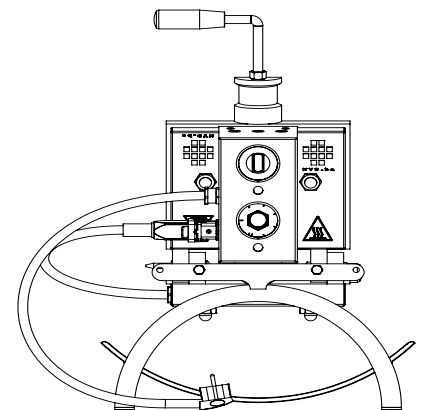

## Measurements

Small model

- Front view -

- Side view -

### Dimensions iron plates

length: +/- 24 cm

Width: +/- 19 cm