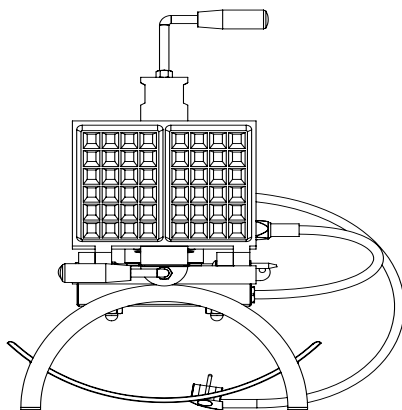

## Measurements

Small model

- Front view -

- Side view -

### Dimensions iron plates

length: +/- 24 cm

Width: +/- 19 cm